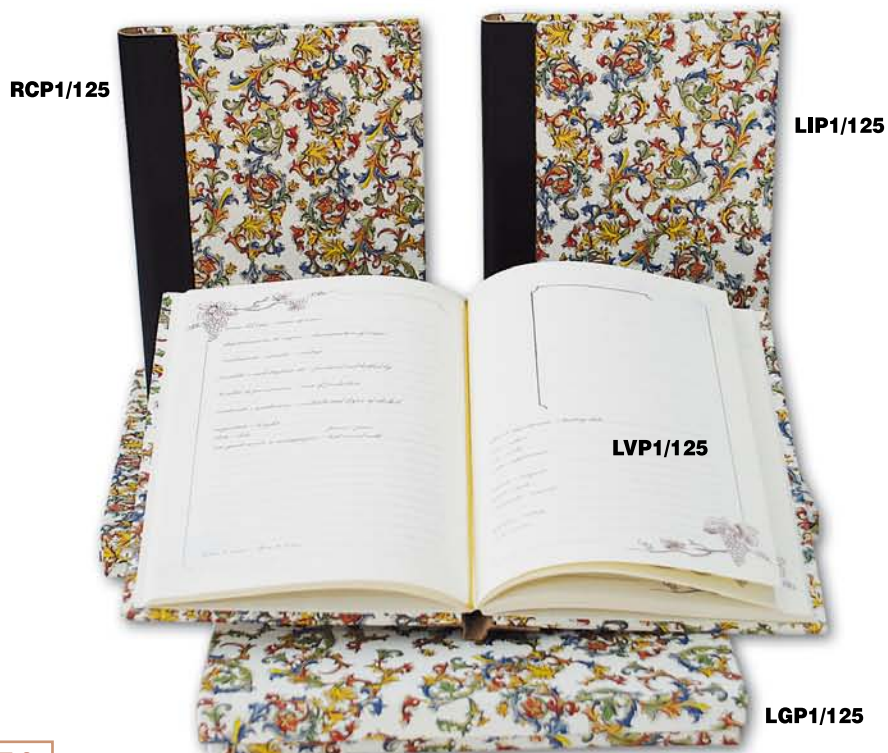

Art. **LVP1/125**

Libro vini 18x25 cm. *con astuccio*
Wine-book 18x25 cm. *with case*

Art. **LIP1/125**

Libro inviti 18x25 cm. *con astuccio*
Guest-book 18x25 cm. *with case*

Art. **LGP1/125**

Libro viaggi 18x25 cm. *con astuccio*
Travel-book 18x25 cm. *with case*

Art. **RCP1/125**

Ricettario 18x25 cm. *con astuccio*
Recipes-book 18x25 cm. *with case*